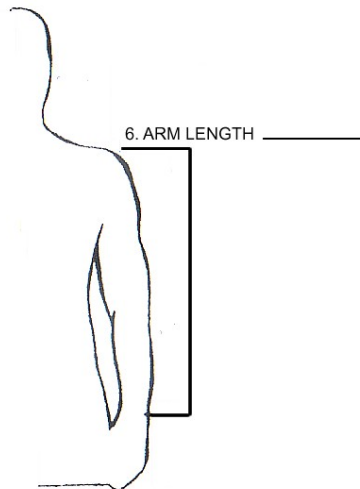

**BENTLEY ROBE & MONOGRAM COMPANY, INC.**

5535 GERMANTOWN AVENUE, PHILADELPHIA, PA 19144  
TELEPHONE: 215-843-0330 FAX 215-843-2393

DIAGRAM CHART FOR ALL CLERGY ROBES  
SHOULD BE RECORDED IN INCHES

PLEASE BE ACCURATE WITH YOUR MEASUREMENTS  
WE ARE NOT RESPONSIBLE FOR ANY ERRORS

NAME: \_\_\_\_\_

DATE: \_\_\_\_\_

HEIGHT \_\_\_\_\_

WEIGHT \_\_\_\_\_