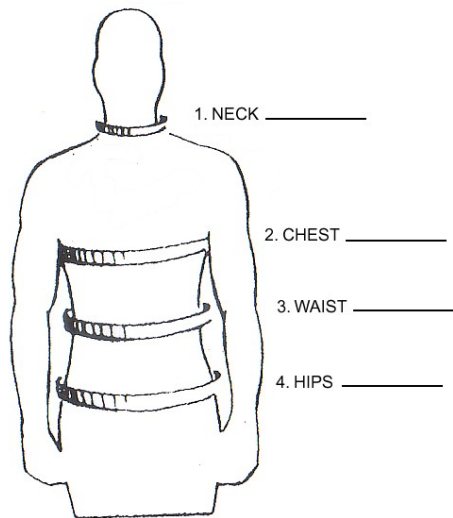

**BENTLEY ROBE & MONOGRAM COMPANY, INC.**

5535 GERMANTOWN AVENUE, PHILADELPHIA, PA 19144  
TELEPHONE: 215-843-0330 FAX 215-843-2393

DIAGRAM CHART FOR ALL CLERGY ROBES  
SHOULD BE RECORDED IN INCHES

PLEASE BE ACCURATE WITH YOUR MEASUREMENTS  
WE ARE NOT RESPONSIBLE FOR ANY ERRORS

NAME: \_\_\_\_\_

DATE: \_\_\_\_\_

HEIGHT \_\_\_\_\_

WEIGHT \_\_\_\_\_