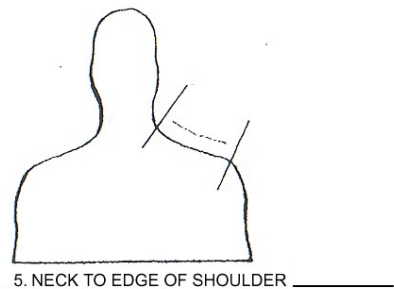

BENTLEY ROBE & MONOGRAM COMPANY, INC.

5535 GERMANTOWN AVENUE, PHILADELPHIA, PA 19144
TELEPHONE: 215-843-0330 FAX 215-843-2393

DIAGRAM CHART FOR ALL CLERGY ROBES
SHOULD BE RECORDED IN INCHES

PLEASE BE ACCURATE WITH YOUR MEASUREMENTS
WE ARE NOT RESPONSIBLE FOR ANY ERRORS

NAME: _____

DATE: _____

HEIGHT _____

WEIGHT _____